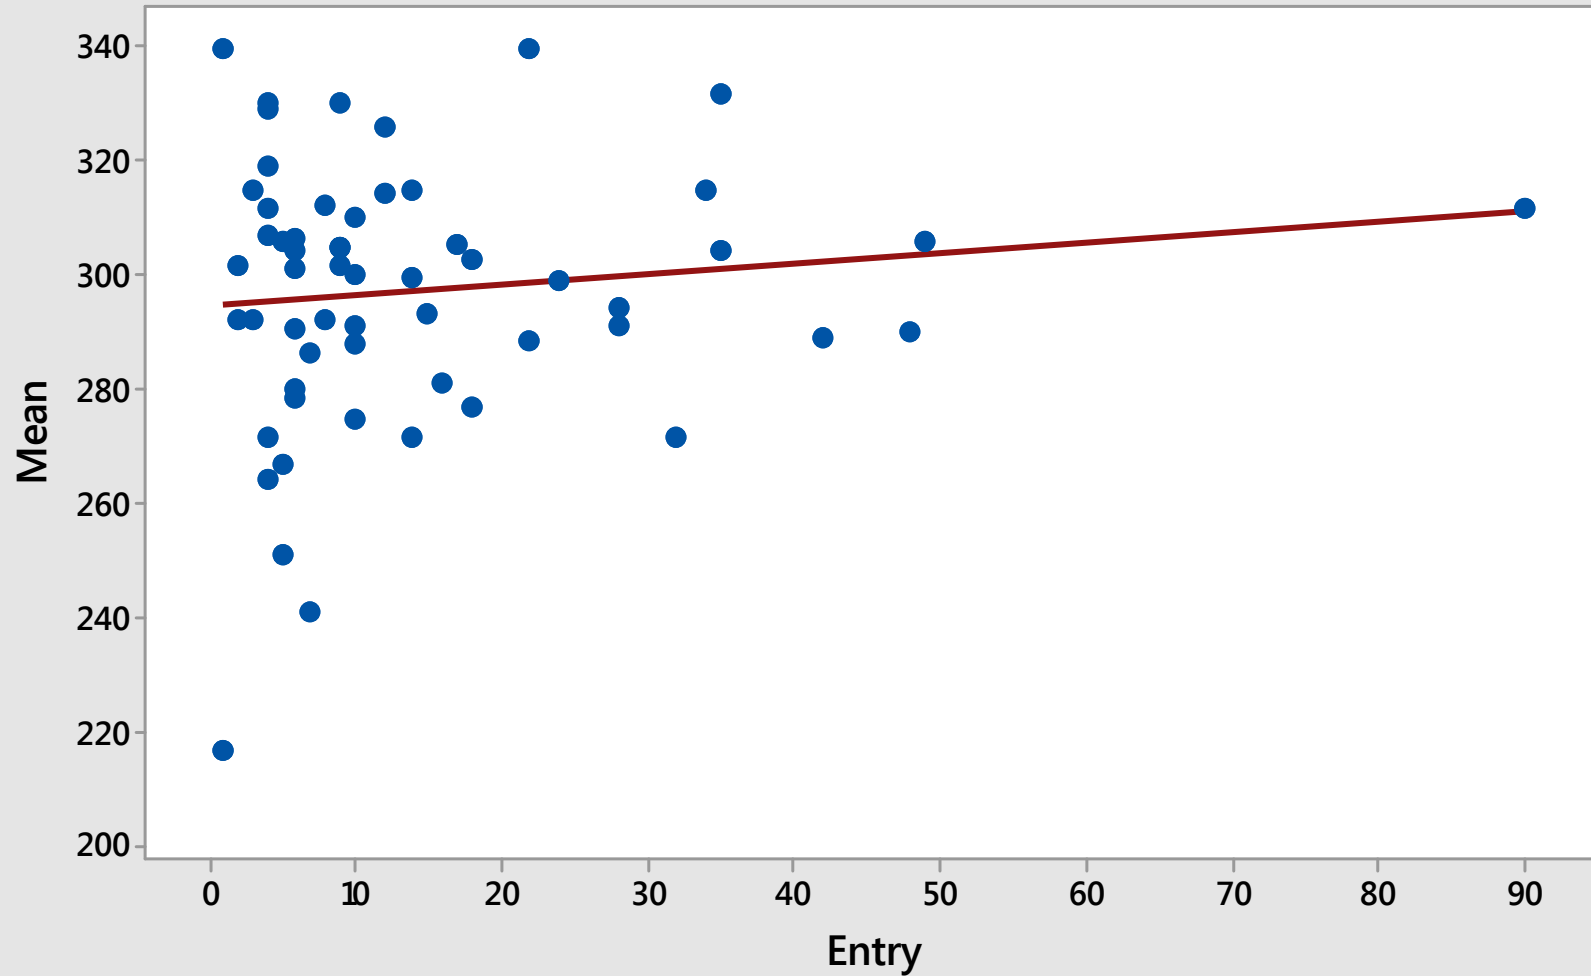

LA distribution of grades

	A	B	C	D	E
F	39	109	186	35	22
M	31	77	207	76	64
All	70	186	393	111	86

Gender disparities continue with More girls receiving the higher grades and more boys receiving C's D's and E's.

LA Score distribution

Histogram of LATOT_RAW
Normal

Percent students scoring <40%

	LA 1	LA 2	M	Sc
Girls	7.9	8.7	20	7.9
Boys	16.2	20	24.6	12.3
All	12.4	14.3	22.3	10.1

2019

	LA 1	LA 2	M	Sc	SS
Girls	8.4	6.3	13.8	12.7	10.2
Boys	18.7	12.7	18	21.5	11.7
All	13.9	9.3	15.9	16.9	10.9

Relationship of school performance with school size

Scatterplot of Mean vs Entry

Relationship of school performance with school size

- ▶ Results again show that there is no direct relationship between school size
- ▶ Some small schools outperformed some of the larger schools
- ▶ Likewise, some large schools outperform some of the smaller schools.