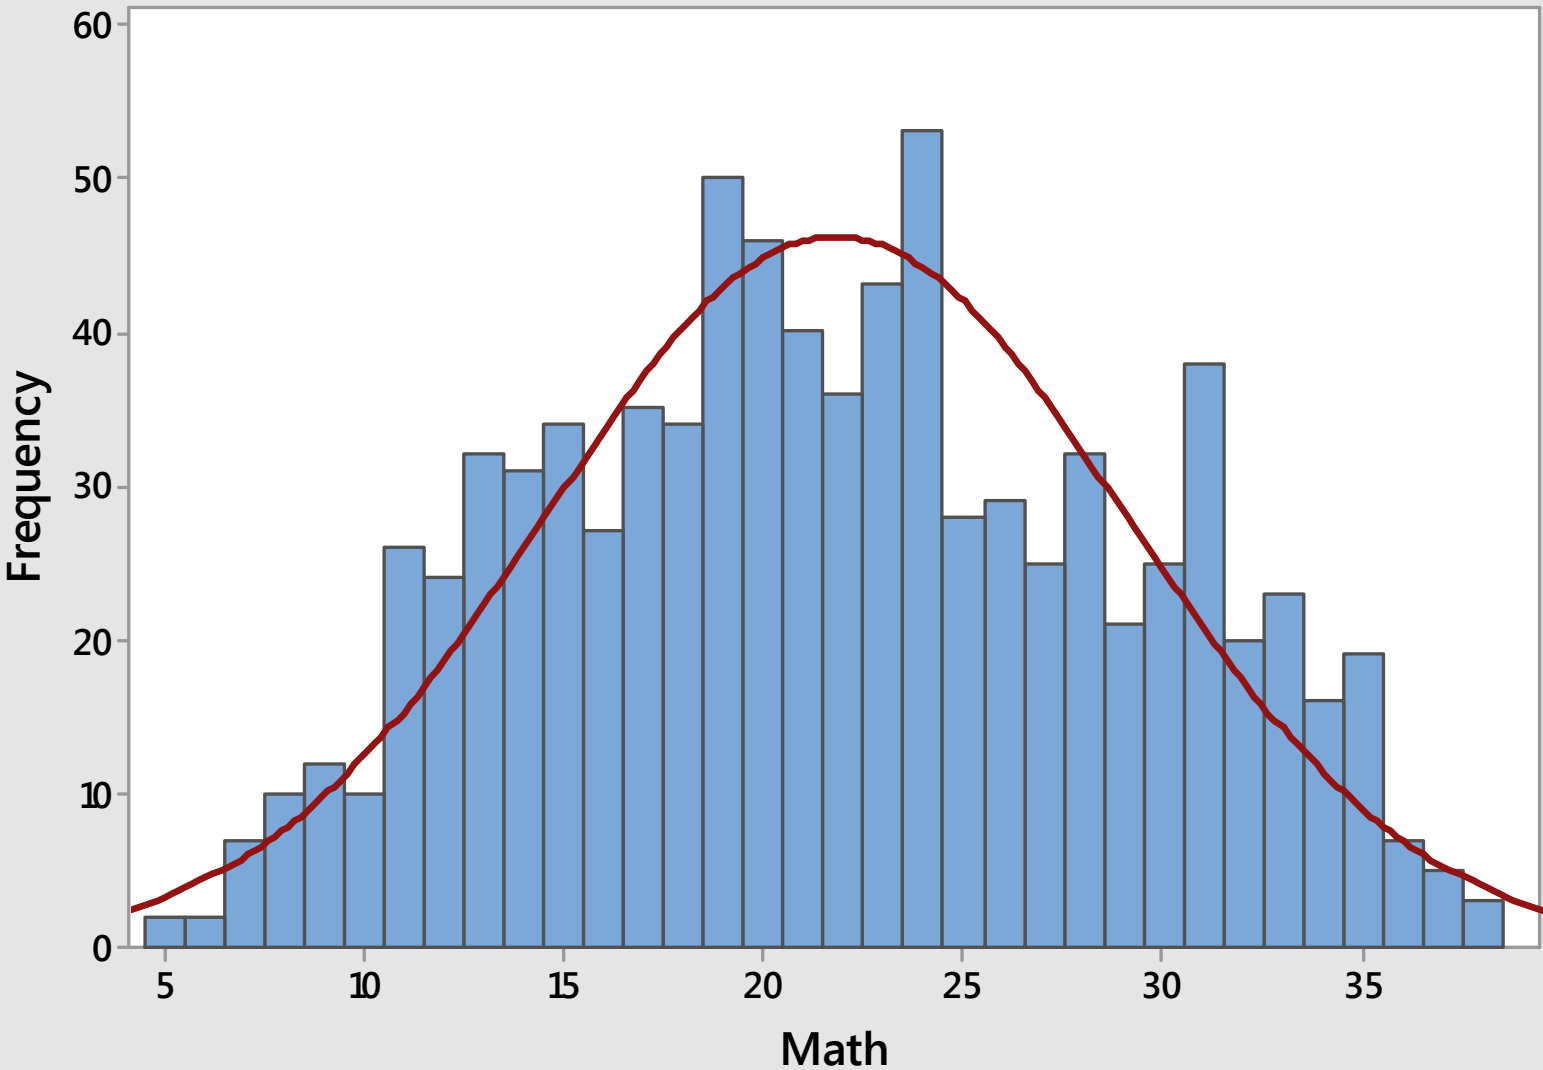

Distribution of Math Scores

Mean	2179
StDev	7.296
N	845