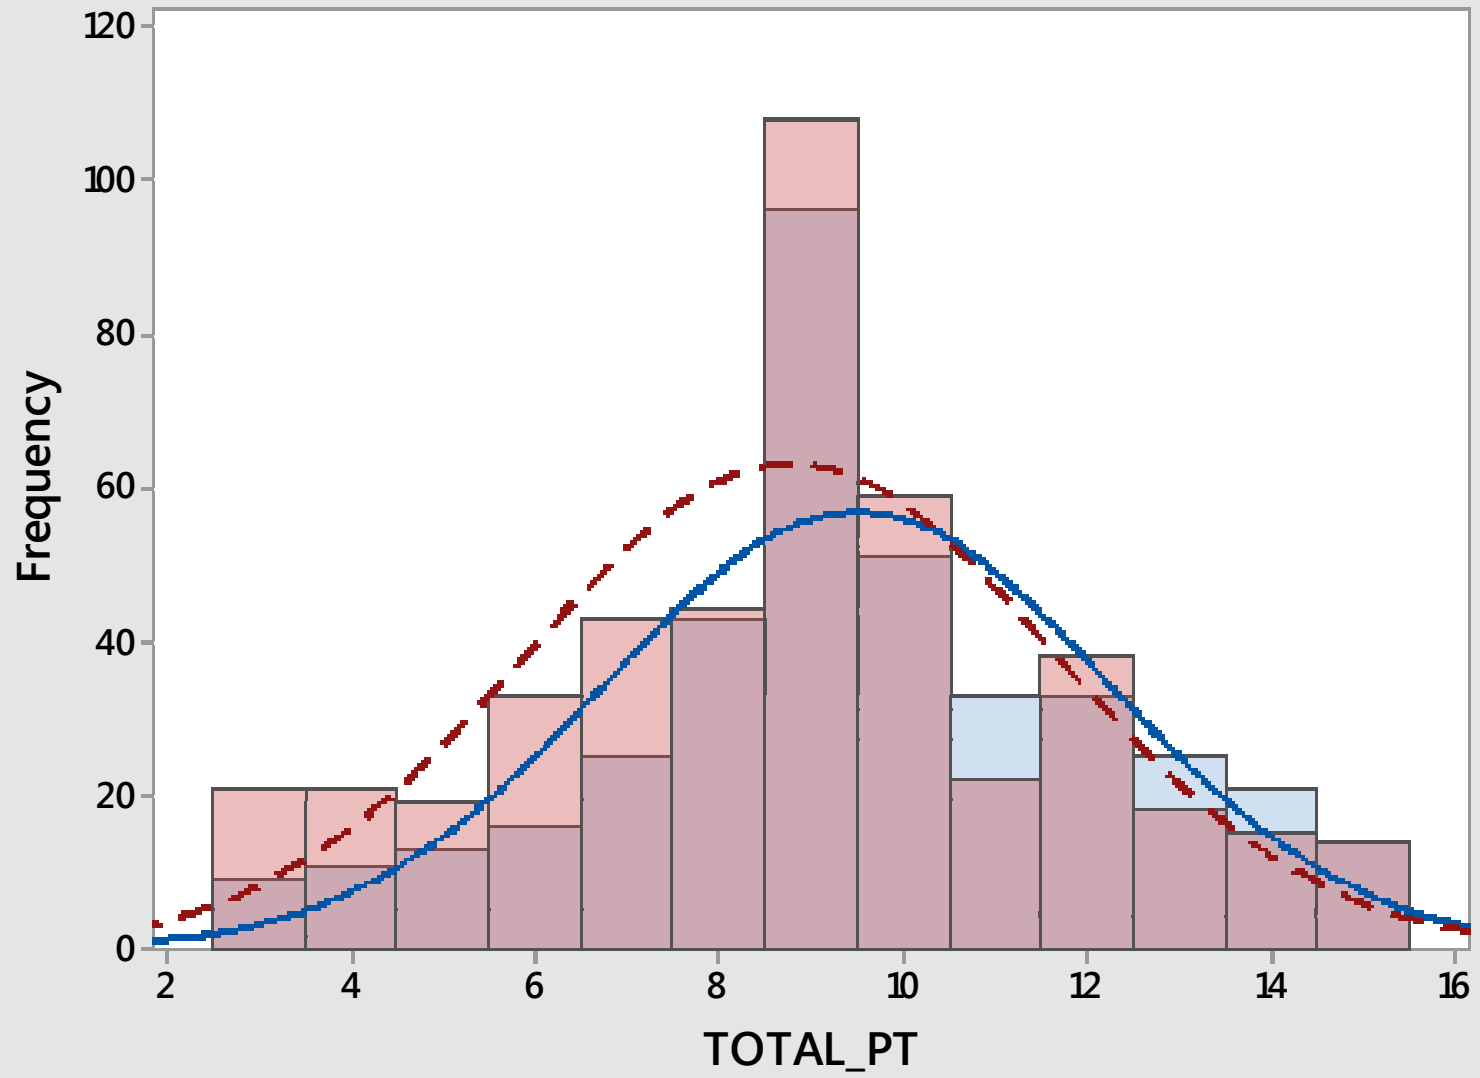

ENTRY

Sex	E	N	S	W	Total
Girls	30	112	45	204	391
Boys	62	99	77	217	455
Grand Total	92	211	122	421	846

Mean raw score by gender

2020

	LA 1	LA 2	M	GENP
Girls	65.6	63.8	56.3	61
Boys	58.1	56	53	58.6
All	61.6	59.6	54.5	59.8

2019

	LA 1	LA 2	M	SS/SC
Girls	66.6	66.8	62.2	60.1
Boys	60.7	59.6	59.8	57.25
All	63.8	63.4	61.3	58.675

Point Total of 2020 Grade 6 NA

Sex		
█	F	
█	M	

Mean	StDev	N
9.521	2.729	390
8.807	2.869	455

Maths distribution of grades

Relationship of school performance with school size

Scatterplot of Mean vs Entry

Relationship of school performance with school size

- ▶ Results again show that there is no direct relationship between school size
- ▶ Some small schools outperformed some of the larger schools
- ▶ Likewise, some large schools outperform some of the smaller schools.